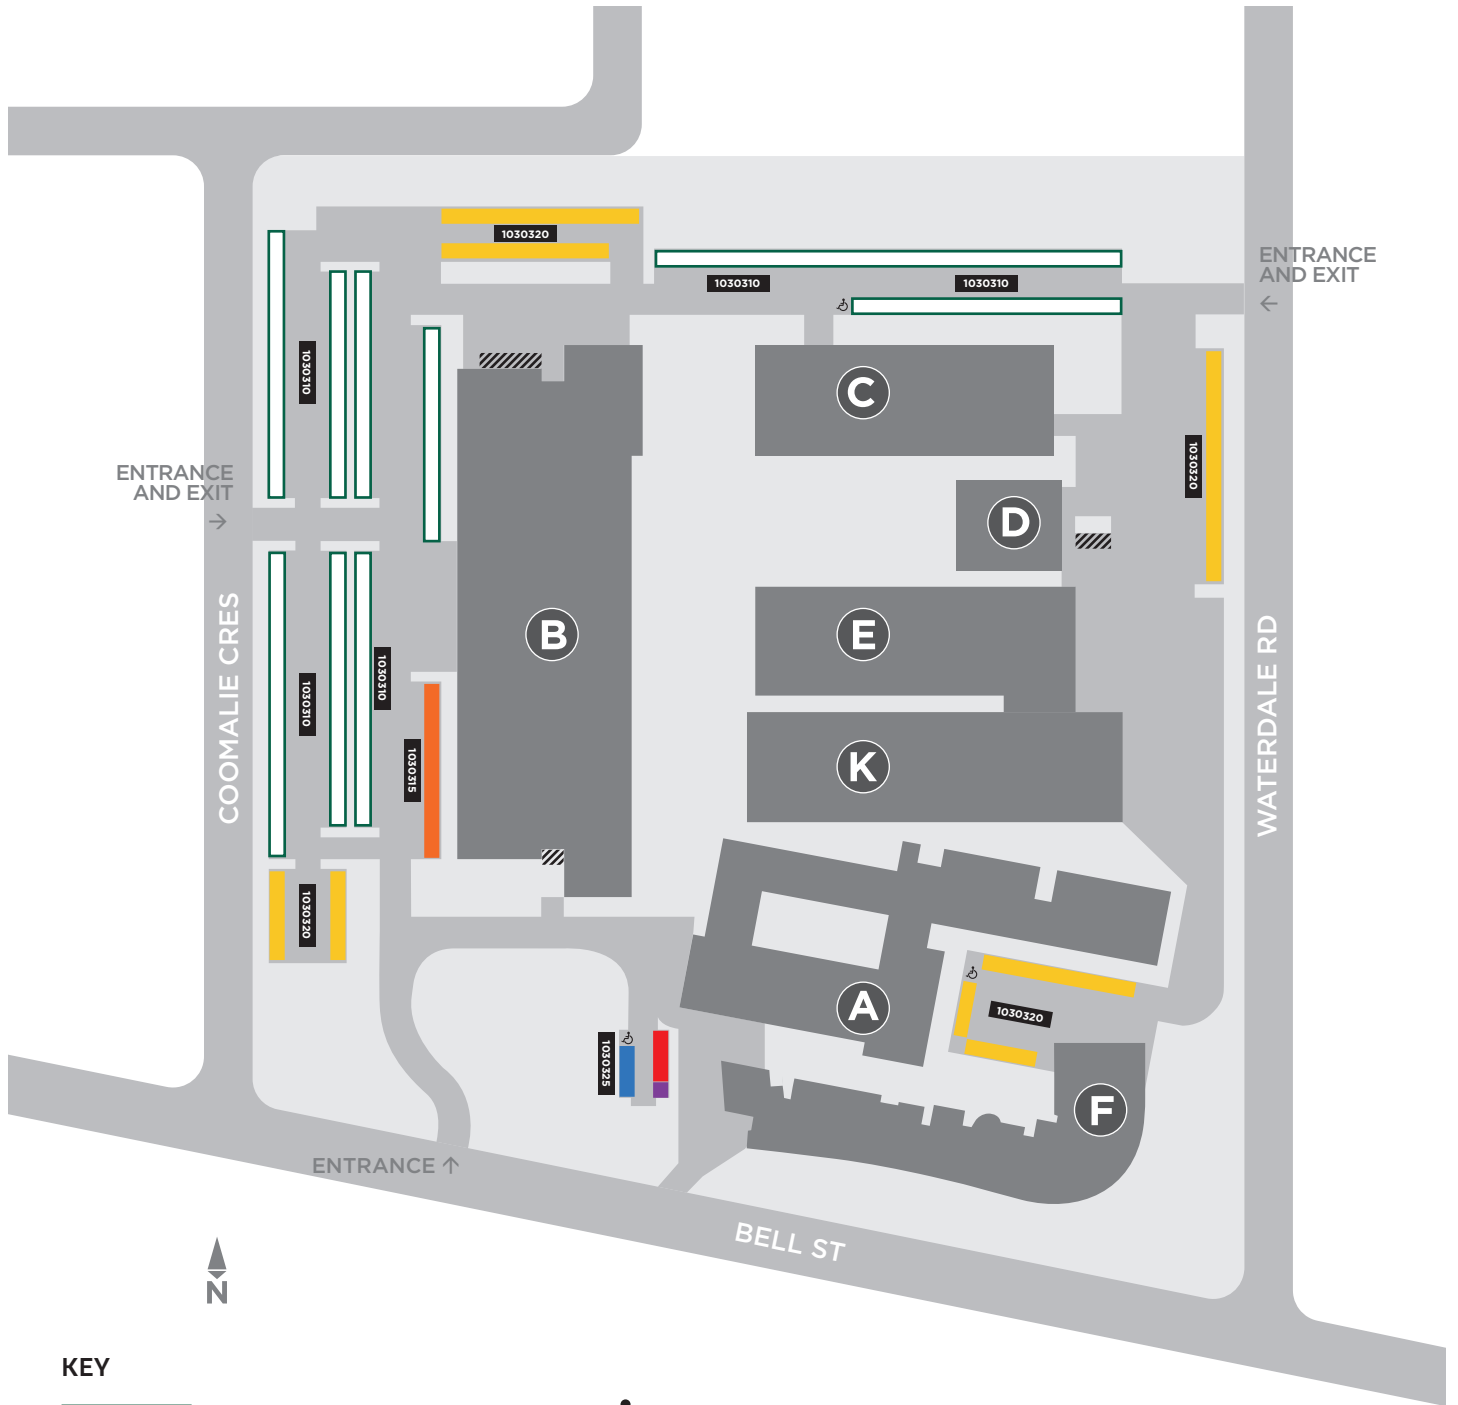

**HEIDELBERG CAMPUS**

**KEY**

- STUDENT ALL DAY
- STUDENT 0 - 5 HRS
- STAFF ALL DAY
- STAFF 0 - 5 HRS
- VISITOR
- RESERVED PARKING
- LOADING BAY
- DISABLED PARKING
- CHILDCARE PICK-UP & DROP-OFF