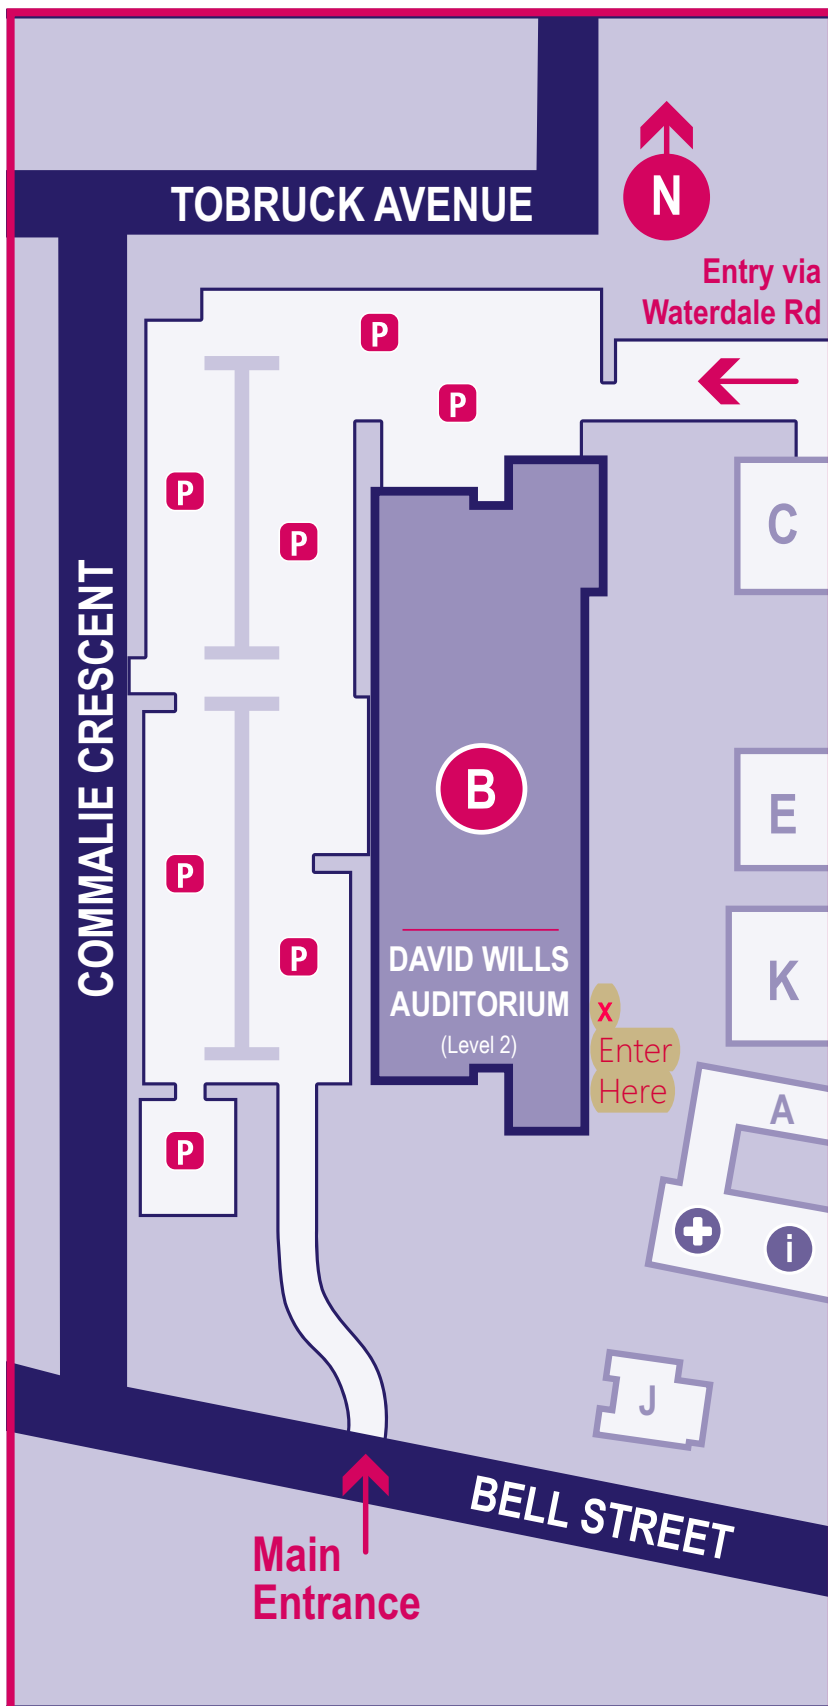

DAVID WILLS AUDITORIUM | Heidelberg Campus

Ph: 03 9269-8484

E: conference@melbournepolytechnic.edu.au

Travel By Car

- **Campus Address:** ([CLICK HERE](#))
Bell St & Waterdale Rd,
Heidelberg West VIC 3081
- Enter car park via Bell Street or Waterdale Rd
- Please park car in vacant student parking bays & purchase a parking ticket. See link for instructions:
<https://www.melbournepolytechnic.edu.au/students/key-facilities/parking/>
- David Wills Auditorium is located at the Bell Street end of Building B on level 2

IMPORTANT NOTICE OWNER ONUS APPLIES

Ensure to lock your vehicle and
DO NOT leave valuable items

Melbourne Polytechnic takes no responsibility
for damage and/or theft to vehicles whilst
parked on Institute grounds

Travel By Public Transport

Bus

- 246** Elsternwick – Clifton Hill/La Trobe University
- 250** Garden City – La Trobe University
- 340** City – La Trobe University
- 513** Glenroy – Eltham
- 548** Kew – La Trobe University
- 549** Ivanhoe – Northland
- 903** Smart Bus Mordialloc – Altona

Train (Approx. 2km)

Heidelberg Station
(zone 1 or 2) Eltham/Hurstbridge Line

Please visit
<https://www.ptv.vic.gov.au/journey>
for up to date transport information